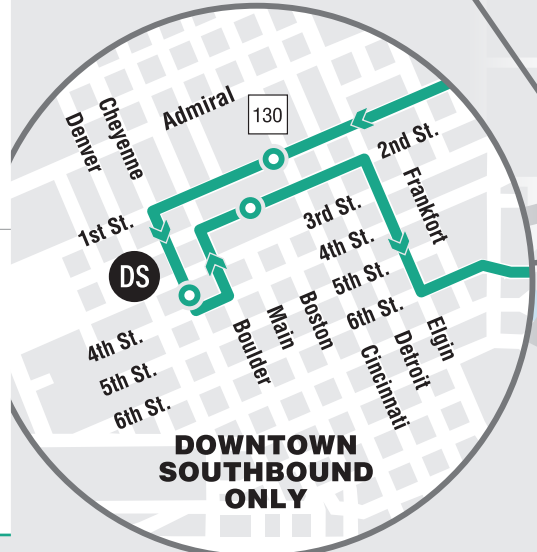

Route 700

-  Route 700
-  Denver Ave Station
-  Sub-Hub
-  Timing Point
-  Intersecting Route
-  BRT Station

Inclement Weather Route

No Service to Wheeling leaving Walmart. **Southbound:** to Walmart E. on 71st St., right on S. Lewis Ave., right on E. 81st St. **Northbound:** 81st to Riverside to 71st to route. **Northbound only:** left on 46th St. N., right on N. Hartford Ave., right on 56th St. N. to route.

Effective Date: 04/14/2025

Your Card is your Pass

Tap your card with RFID capabilities or Apple Pay, Samsung Pay, and CashApp on your smartphone and hop on. Your card will be your pass.

3 HOURS

Denver Avenue Station Hours