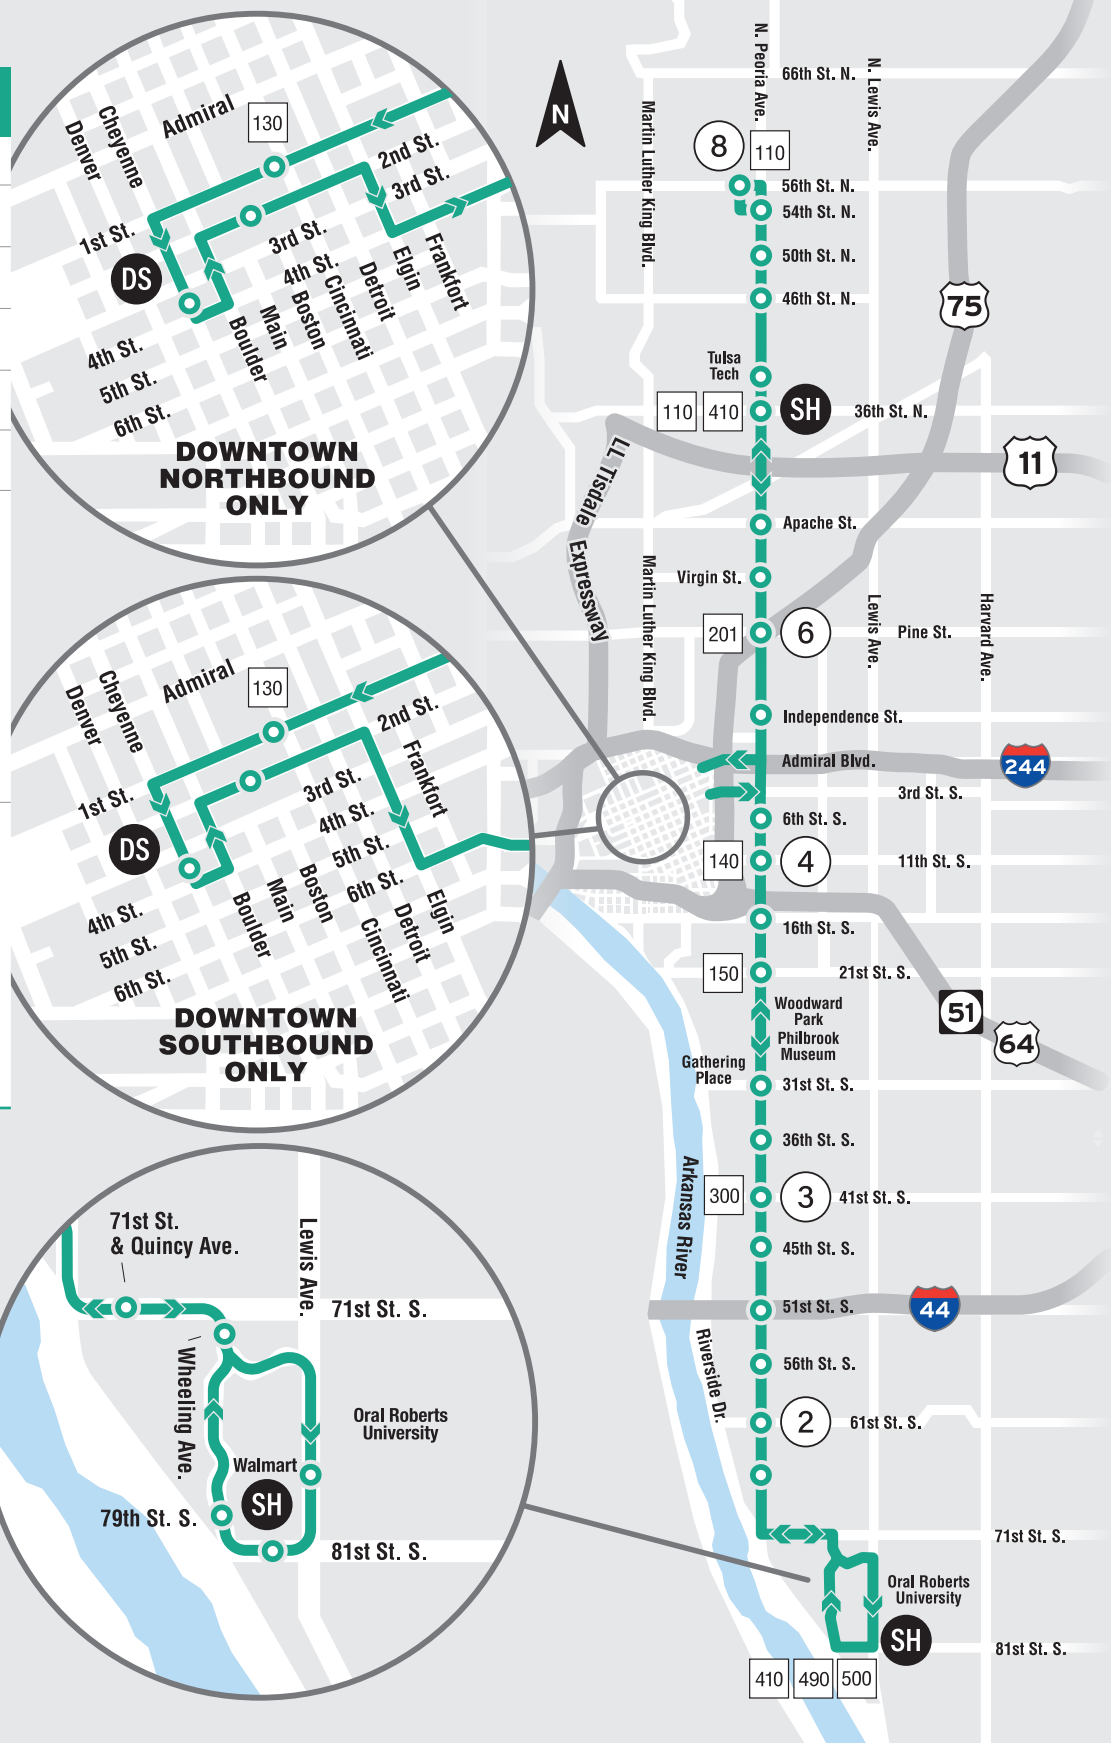

Route 700

-  Route 700
-  Denver Ave Station
-  Sub-Hub
-  Timing Point
-  Intersecting Route
-  BRT Station

Inclement Weather Route

No Service to Wheeling leaving Walmart. **Southbound:** to Walmart E. on 71st St., right on S. Lewis Ave., right on E. 81st St. **Northbound:** 81st to Riverside to 71st to route. **Northbound only:** left on 46th St. N., right on N. Hartford Ave., right on 56th St. N. to route.

Effective Date: 04/14/2025

Your Card is your Pass

Tap your card with RFID capabilities or Apple Pay, Samsung Pay, and CashApp on your smartphone and hop on. Your card will be your pass.

3 HOURS

Denver Avenue Station Hours

319 S. Denver, Tulsa, OK

- M-F** 5:00am – 11:30pm
- Sat** 6:30am – 11:30pm
- Sun** 8:00am – 6:00pm

Customer service desk hours of operation:
M-F 8:00am – 5:00pm *closed 12:00pm – 1:00pm*

Memorial Midtown Station Hours

7952 E 33rd St, Tulsa, OK

- M-F** 7:00am – 4:00pm
- M-F** 7:00am – 4:00pm

Holidays

MetroLink does not operate any bus service on the following holidays: New Year's Day, Memorial Day, Independence Day, Labor Day, Thanksgiving Day & Christmas Day.