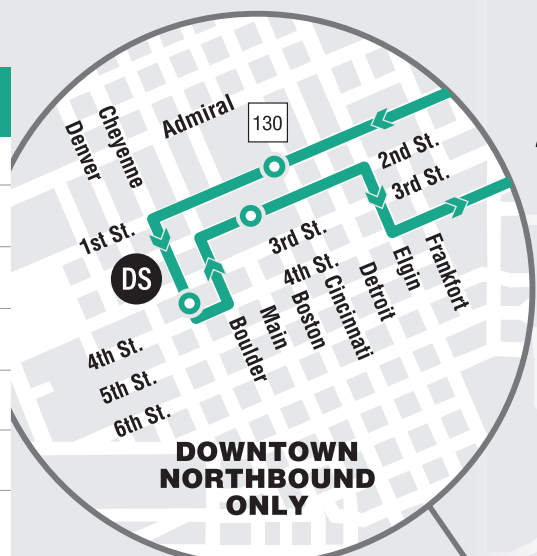

Route 700

-  Route 700
-  Denver Ave Station
-  Sub-Hub
-  Timing Point
-  Intersecting Route
-  BRT Station

Inclement Weather Route

No Service to Wheeling leaving Walmart. **Southbound:** to Walmart E. on 71st St., right on S. Lewis Ave., right on E. 81st St. **Northbound:** 81st to Riverside to 71st to route. **Northbound only:** left on 46th St. N., right on N. Hartford Ave., right on 56th St. N. to route.

Effective Date: 04/14/2025

Your Card is your Pass

Tap your card with RFID capabilities or Apple Pay, Samsung Pay, and CashApp on your smartphone and hop on. Your card will be your pass.

3 HOURS

Denver Avenue Station Hours

319 S. Denver, Tulsa, OK

- M-F** 5:00am – 11:30pm
- Sat** 6:30am – 11:30pm
- Sun** 8:00am – 6:00pm

Customer service desk hours of operation:
M-F 8:00am – 5:00pm *closed 12:00pm – 1:00pm*

Memorial Midtown Station Hours