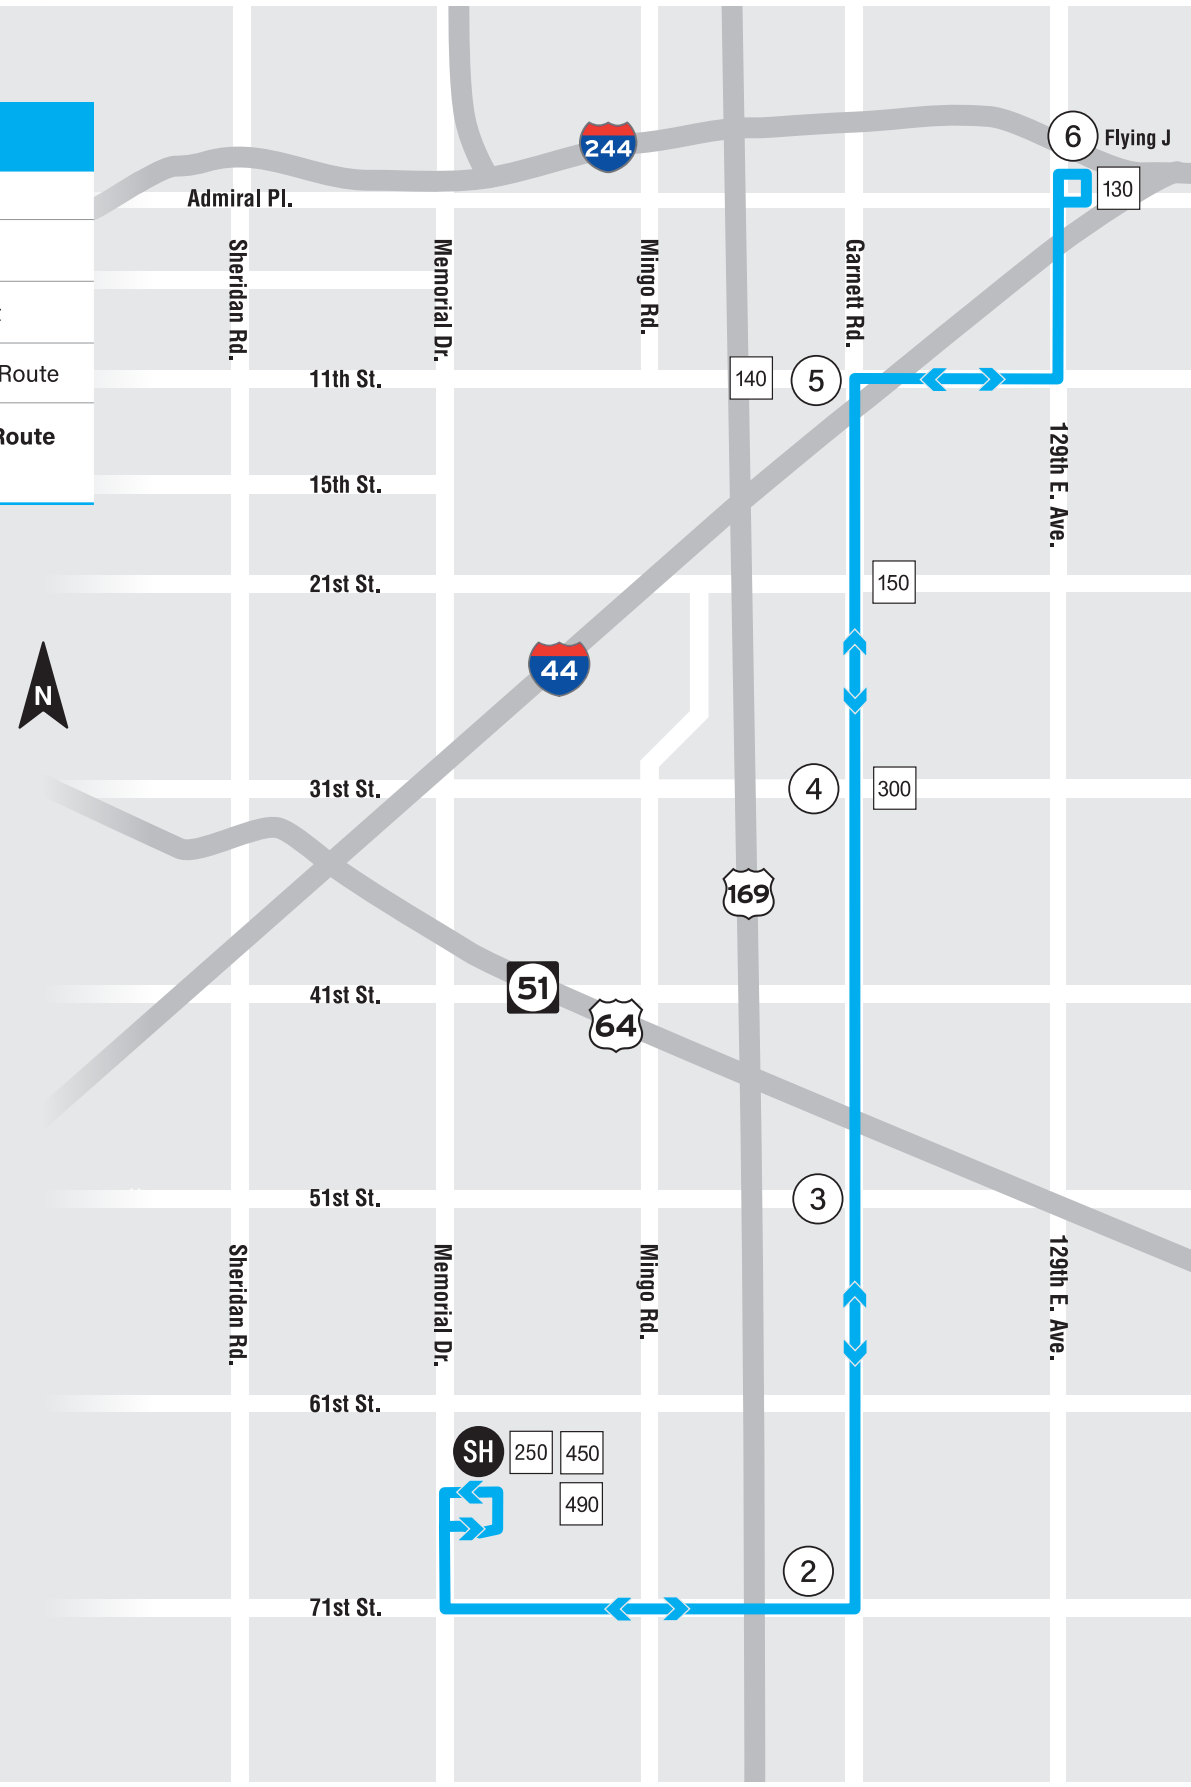

Route 470

- Route 470
- SH Sub-Hub
- ① Timing Point
- 700 Connecting Route

Inclement Weather Route
No snow route.

Effective Date: 04/14/2025

Your Card is your Pass

Tap your card with RFID capabilities or Apple Pay, Samsung Pay, and CashApp on your smartphone and hop on. Your card will be your pass.

HOURS

Denver Avenue Station Hours

319 S. Denver, Tulsa, OK

M-F 5:00am – 11:30pm

Sat 6:30am – 11:30pm

Sun 8:00am – 6:00pm

Customer service desk hours of operation:

M-F 8:00am – 5:00pm *closed 12:00pm – 1:00pm*

Memorial Midtown Station Hours

7952 E 33rd St, Tulsa, OK

M-F 7:00am – 4:00pm

Customer service desk hours of operation:

M-F 7:00am – 4:00pm

Holidays

MetroLink does not operate any bus service on the following holidays: New Year's Day, Memorial Day, Independence Day, Labor Day, Thanksgiving Day & Christmas Day.