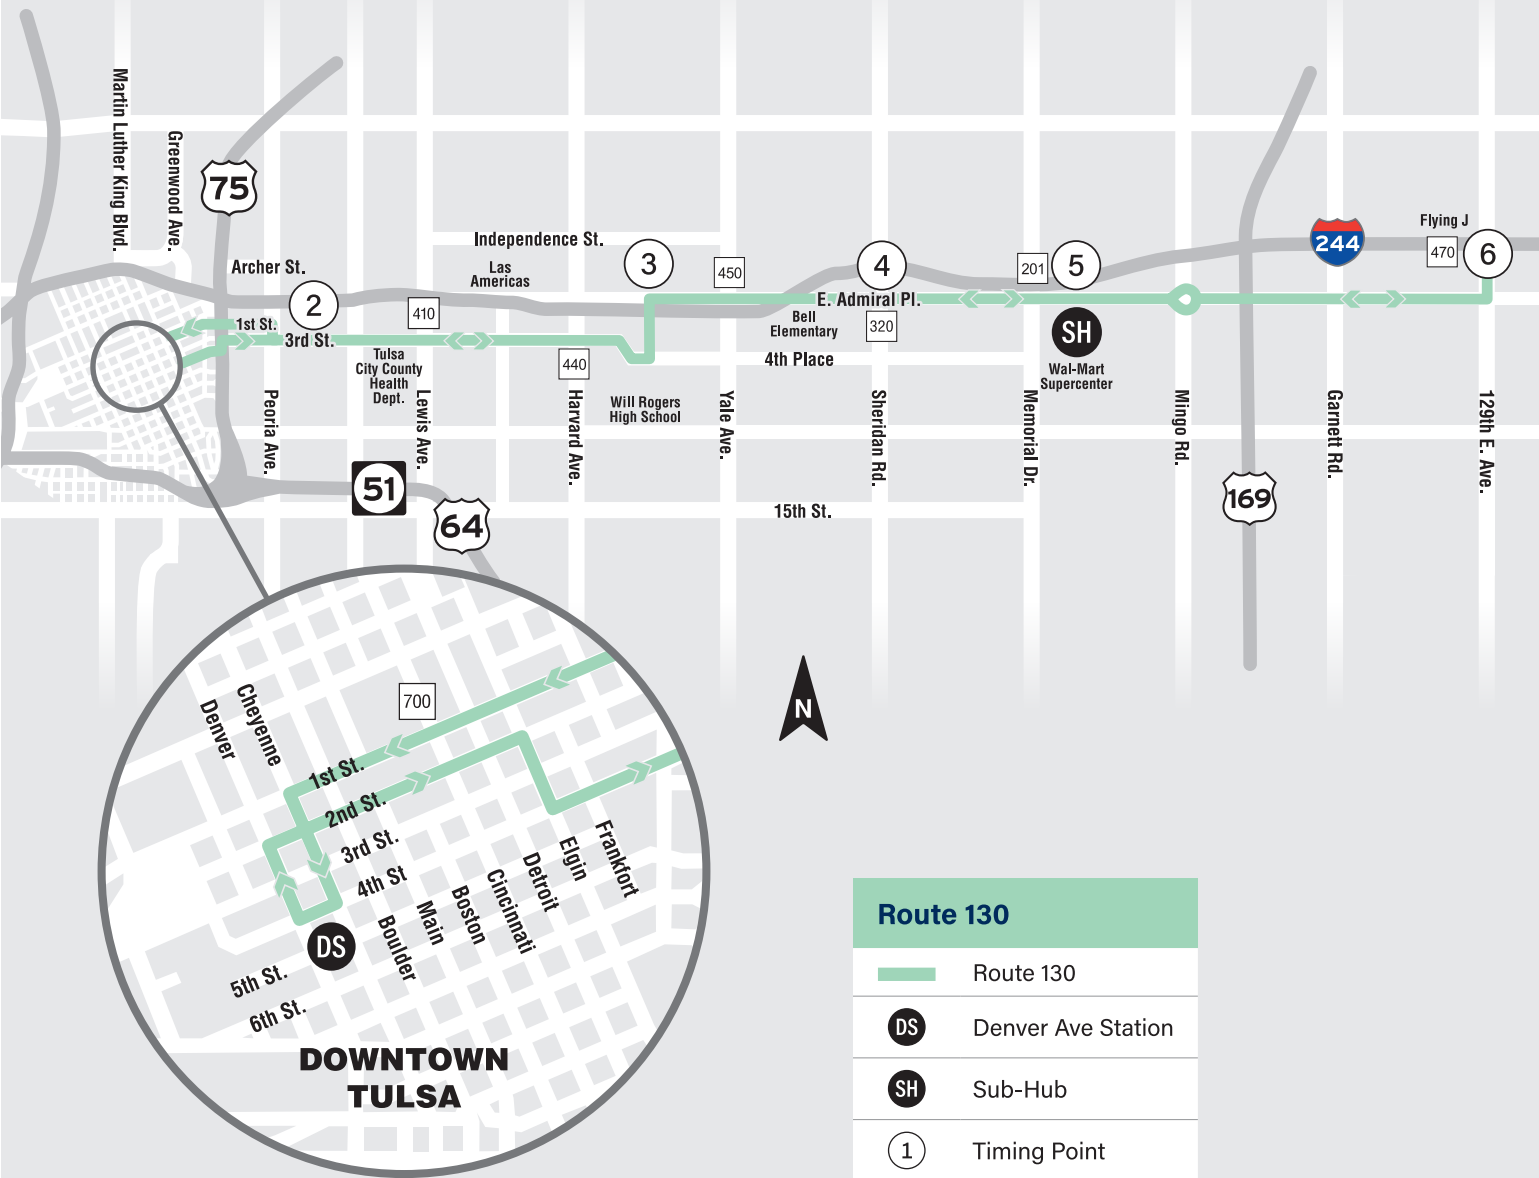

Rúguǒ xūyào qitā yǔyán de xīnxi, qǐng liánxi (918) 982-6882.

Route 130	
	Route 130
	Denver Ave Station
	Sub-Hub
	Timing Point
	Connecting Route

Inclement Weather Route

Eastbound left on Harvard, right on Admiral. **Westbound** from Admiral, left on Harvard, right on 3rd to route.