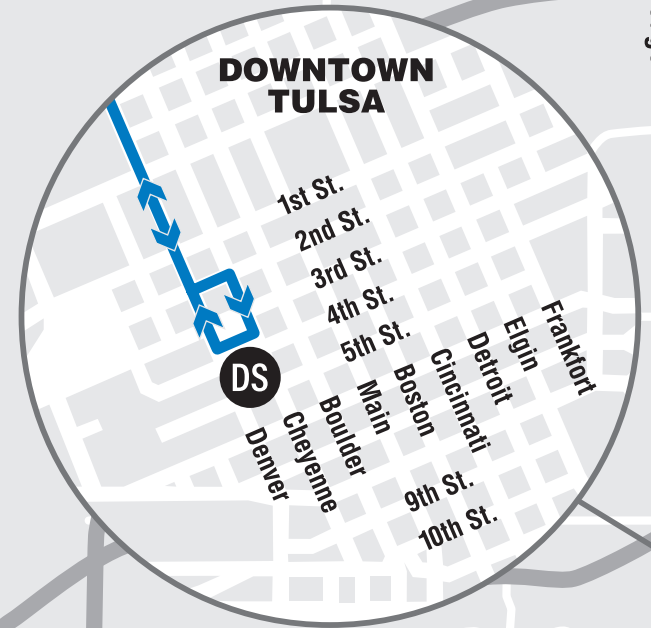

Route 110

- Route 110
- Denver Ave Station
- Sub-Hub
- Timing Point
- Connecting Route

Inclement Weather Route
No Service to Westview or Osage Casino. Bus will travel down Archer to Detroit to Cincinnati outbound, and Cincinnati to Archer to Denver inbound. Inbound from E. 36th St. N. to N. Hartford to E. 26th N. outbound. Bypass E. 61st & continue to Vining Park & turnaround. If turnaround is not passable - DETOUR left on MLK left on E 46th st. N. right on N. Hartford Ave. to route.

Effective Date: 04/14/2025

Your Card is your Pass

Tap your card with RFID capabilities or Apple Pay, Samsung Pay, and CashApp on your smartphone and hop on. Your card will be your pass.

HOURS

Denver Avenue Station Hours

319 S. Denver, Tulsa, OK
M-F 5:00am – 11:30pm
Sat 6:30am – 11:30pm
Sun 8:00am – 6:00pm

Customer service desk hours of operation:
M-F 8:00am – 5:00pm *closed 12:00pm – 1:00pm*

Memorial Midtown Station Hours

7952 E 33rd St, Tulsa, OK
M-F 7:00am – 4:00pm

Customer service desk hours of operation:
M-F 7:00am – 4:00pm

Holidays

MetroLink does not operate any bus service on the following holidays: New Year's Day, Memorial Day, Independence Day, Labor Day, Thanksgiving Day & Christmas Day.

MetroLink Title VI Notice

MetroLink operates public transit service without regard to race, color or national origin. Any person who believes she or he has been aggrieved by any unlawful discriminatory practice aggrieved by any unlawful discriminatory practice under Title VI may file a complaint with Tulsa under Title VI may file a complaint with MetroLink.

For more information on MetroLink's Civil Rights Program, and the procedures to file a complaint, contact (918) 982-6882 (TTD: 711) MetroLinkOK.org/contact or visit us at 319 S. Denver Avenue.

A complainant may file a complaint directly with the Federal Transit Administration by filing a complaint with the Office of Civil Rights, Attention Title VI program Coordinator, East Building, 5th Floor TCR, 1200 New Jersey Ave., Washington, DC 20590.

If information is needed in another language, contact (918) 982-6882 (TTD: 711)

Por favor llame al (918) 982-6882 (TTD: 711).

Nếu cần thông tin bằng ngôn ngữ khác, liên hệ (918) 982-6882.

如果需要其他語言的信息，請聯繫 (918) 982-6882.

Rúguǒ xūyào qita yǔyán de xīnxi, qǐng liánxi (918) 982-6882.

110

MLK → Hartford

Destination Points

- 36th St N / MLK
- 56th & MLK
- Dept. of Human Services Day Center
- John 3:16
- Neighbor for Neighbor
- Operation Hope
- Osage Casino
- OU Wayman Tisdale Clinic
- Salvation Army
- Suburban Acres Library
- Tulsa County Election Board
- Westview Clinic

(918) 982-6882 TDD Info 711

MetroLinkOK.org