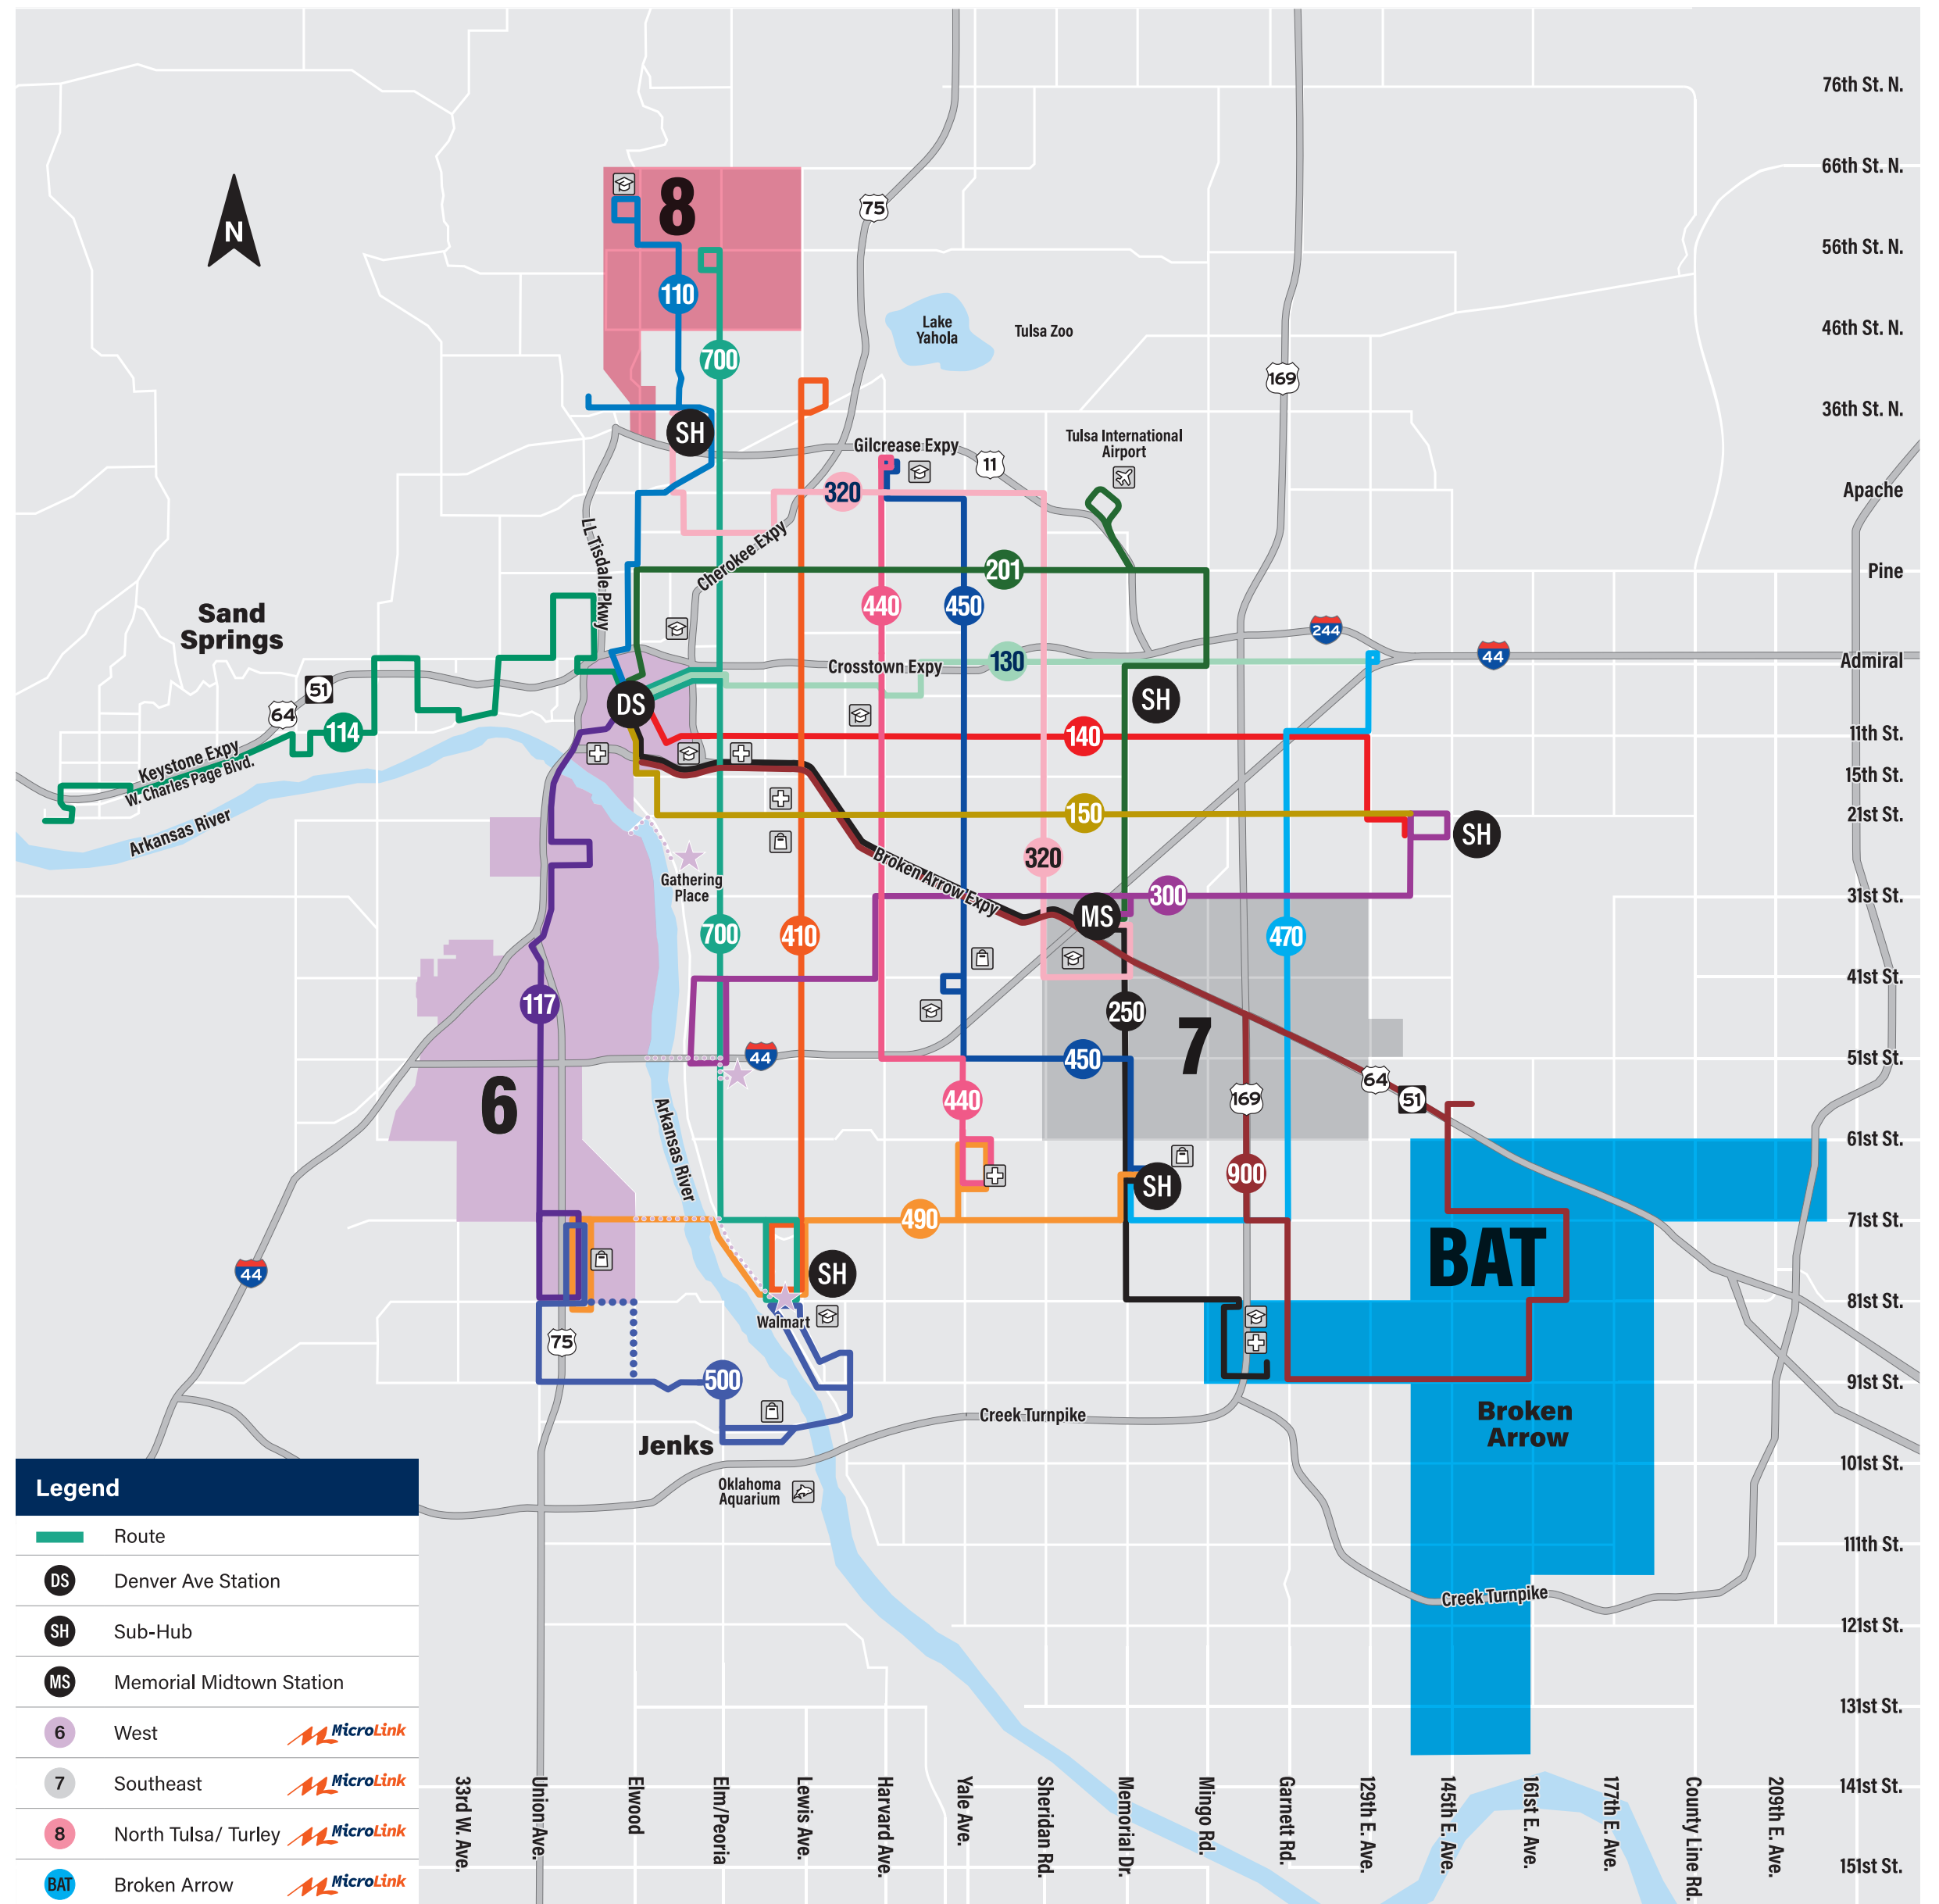

MetroLinkOK.org

For information on Express Routes and Park & Ride locations, see Route 900.

Route Listing

110 MLK/ Hartford	320 Sheridan
114 Charles Page/ Sand Springs	410 Lewis
117 Southwest Blvd./ Union	440 Harvard
130 Admiral	450 Yale
140 11th Street	470 Garnett
150 21st Street	490 West Tulsa/ 71st Street
201 Airport/Pine	500 Jenks Connector
250 Crosstown	700 AERO Peoria
300 31st Street	900 Union Express

Service Hours:

Zones 6-8

Mon-Sat: 6 AM to 6:30 PM

Zone BAT

Mon-Fri: 7 AM to 6 PM

Airports Hospitals University, College Malls Park & Ride All routes are wheelchair accessible.

Note: See individual route maps for detailed routing information.