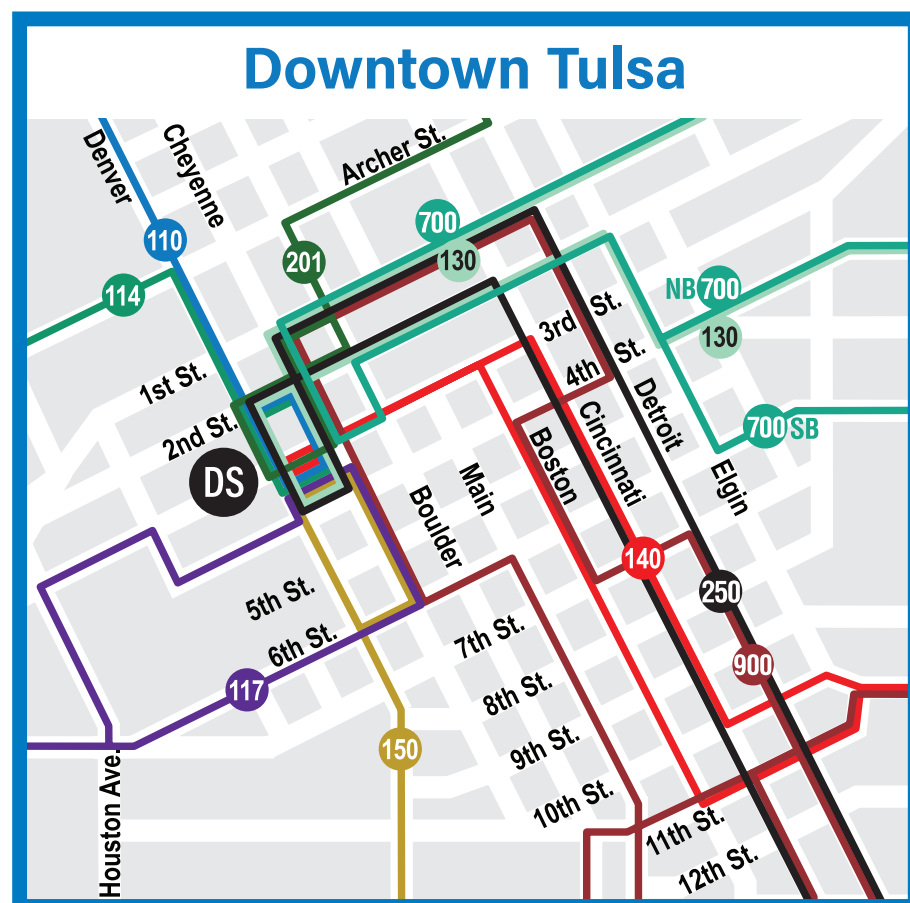

MetroLinkOK.org

For information on Express Routes and Park & Ride locations, see Route 900.

Route Listing

110 MLK/ Hartford	320 Sheridan
114 Charles Page/ Sand Springs	410 Lewis
117 Southwest Blvd./ Union	440 Harvard
130 Admiral	450 Yale
140 11th Street	470 Garnett
150 21st Street	490 West Tulsa/ 71st Street
201 Airport/Pine	500 Jenks Connector
250 Crosstown	700 AERO Peoria
300 31st Street	900 Union Express

Service Hours:

Zones 6-8

Mon-Sat: 6 AM to 6:30 PM

Zone BAT

Mon-Fri: 7 AM to 6 PM

Airports Hospitals University, College Malls Park & Ride All routes are wheelchair accessible.

Note: See individual route maps for detailed routing information.