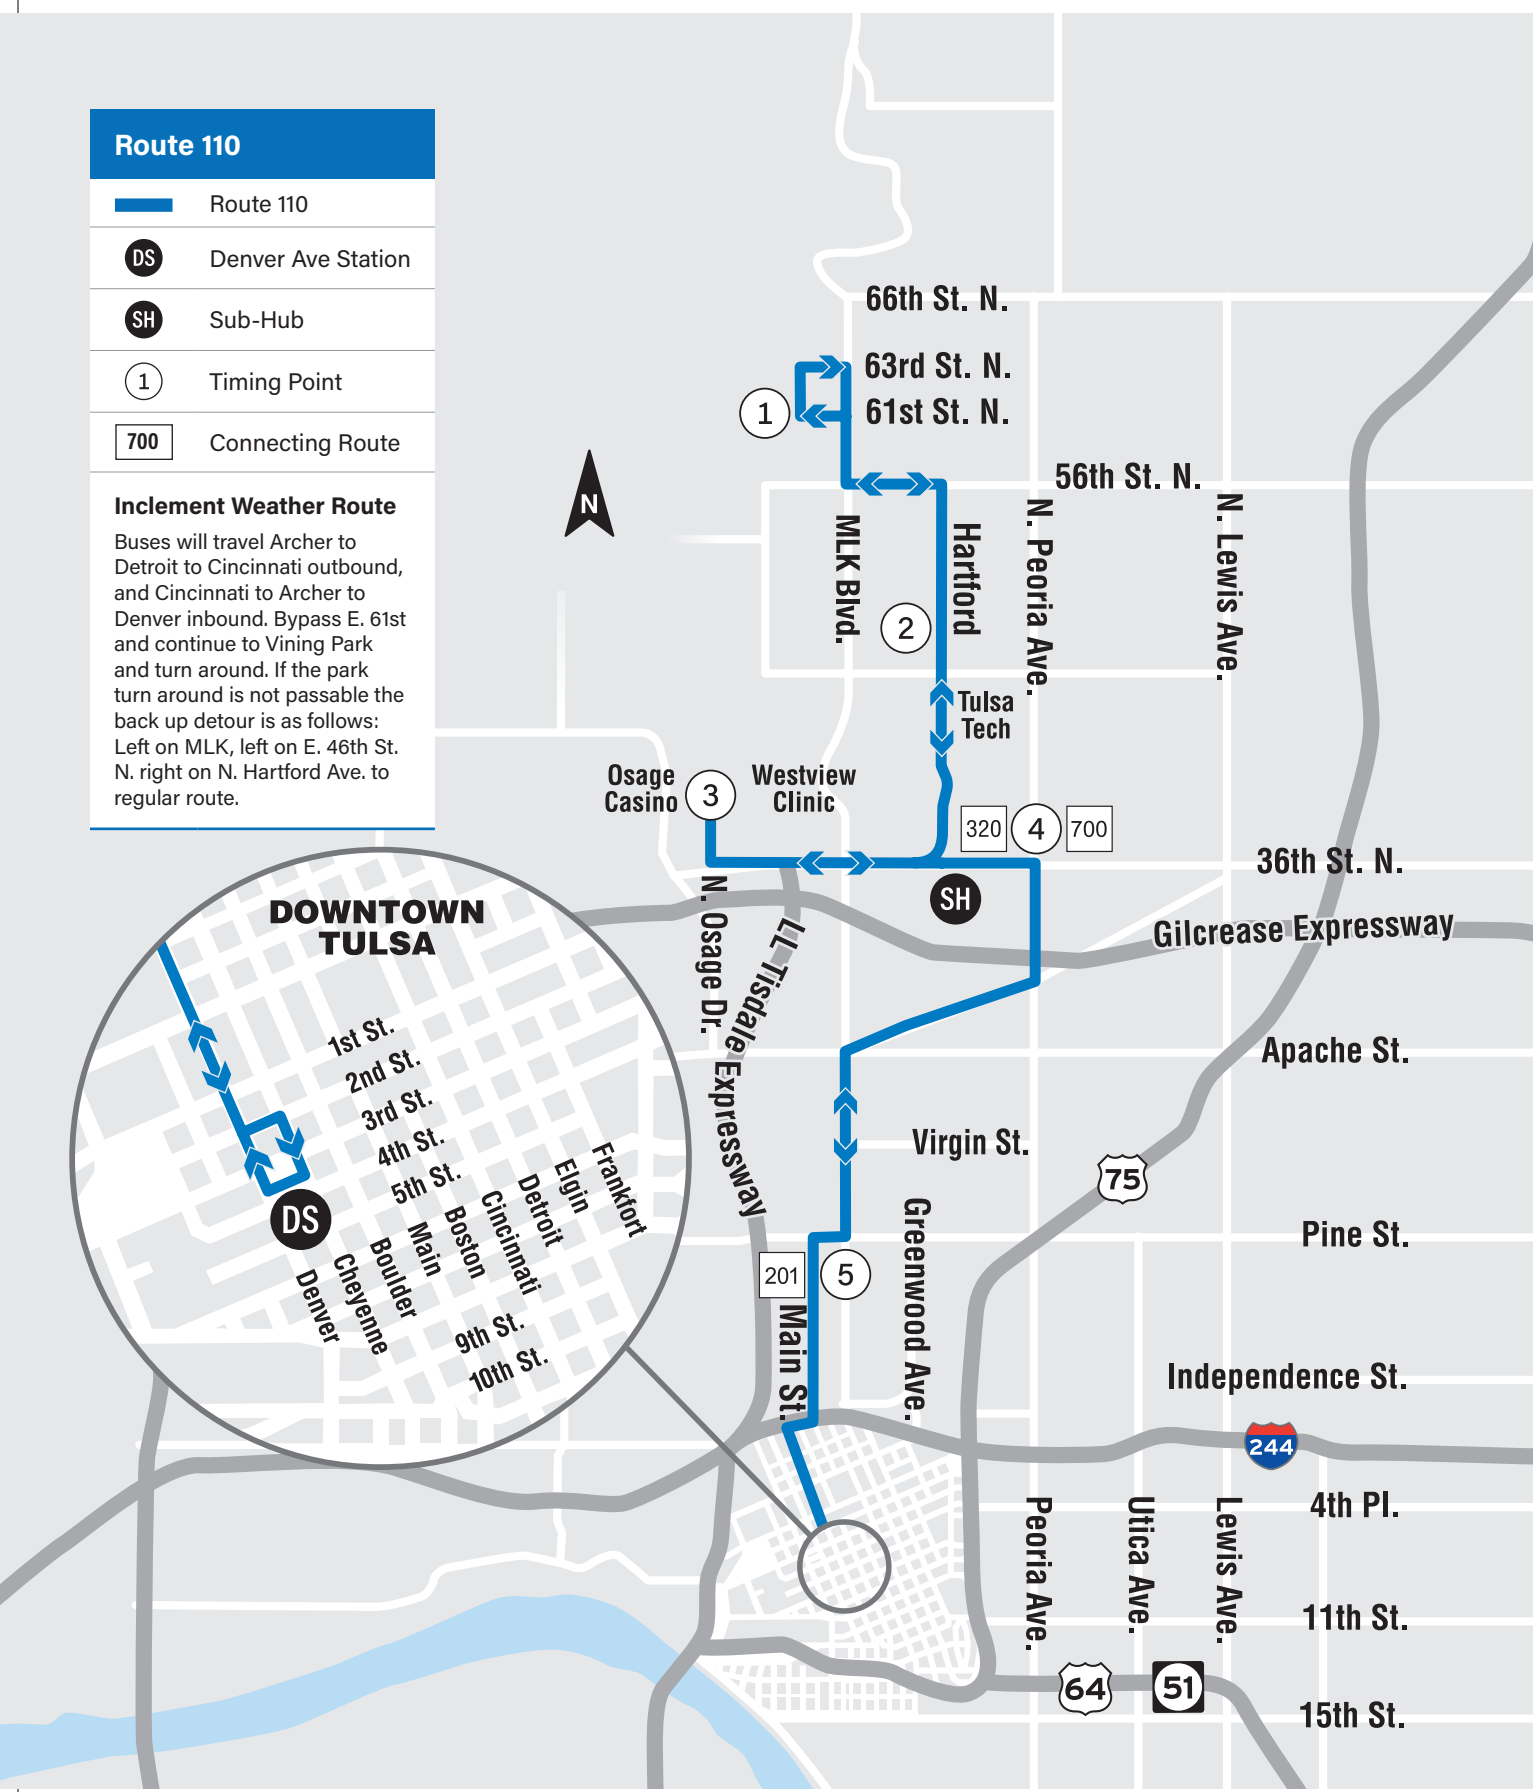

Route 110

- Route 110
- DS Denver Ave Station
- SH Sub-Hub
- 1 Timing Point
- 700 Connecting Route

Inclement Weather Route
 Buses will travel Archer to Detroit to Cincinnati outbound, and Cincinnati to Archer to Denver inbound. Bypass E. 61st and continue to Vining Park and turn around. If the park turn around is not passable the back up detour is as follows: Left on MLK, left on E. 46th St. N. right on N. Hartford Ave. to regular route.

Your Card is your Pass

Tap your card with RFID capabilities or Apple Pay, Samsung Pay, and CashApp on your smartphone and hop on. Your card will be your pass.

HOURS

Denver Avenue Station Hours

319 S. Denver, Tulsa, OK
M-F 5:00am – 11:30pm
Sat 6:30am – 11:30pm
Sun 8:00am – 6:00pm