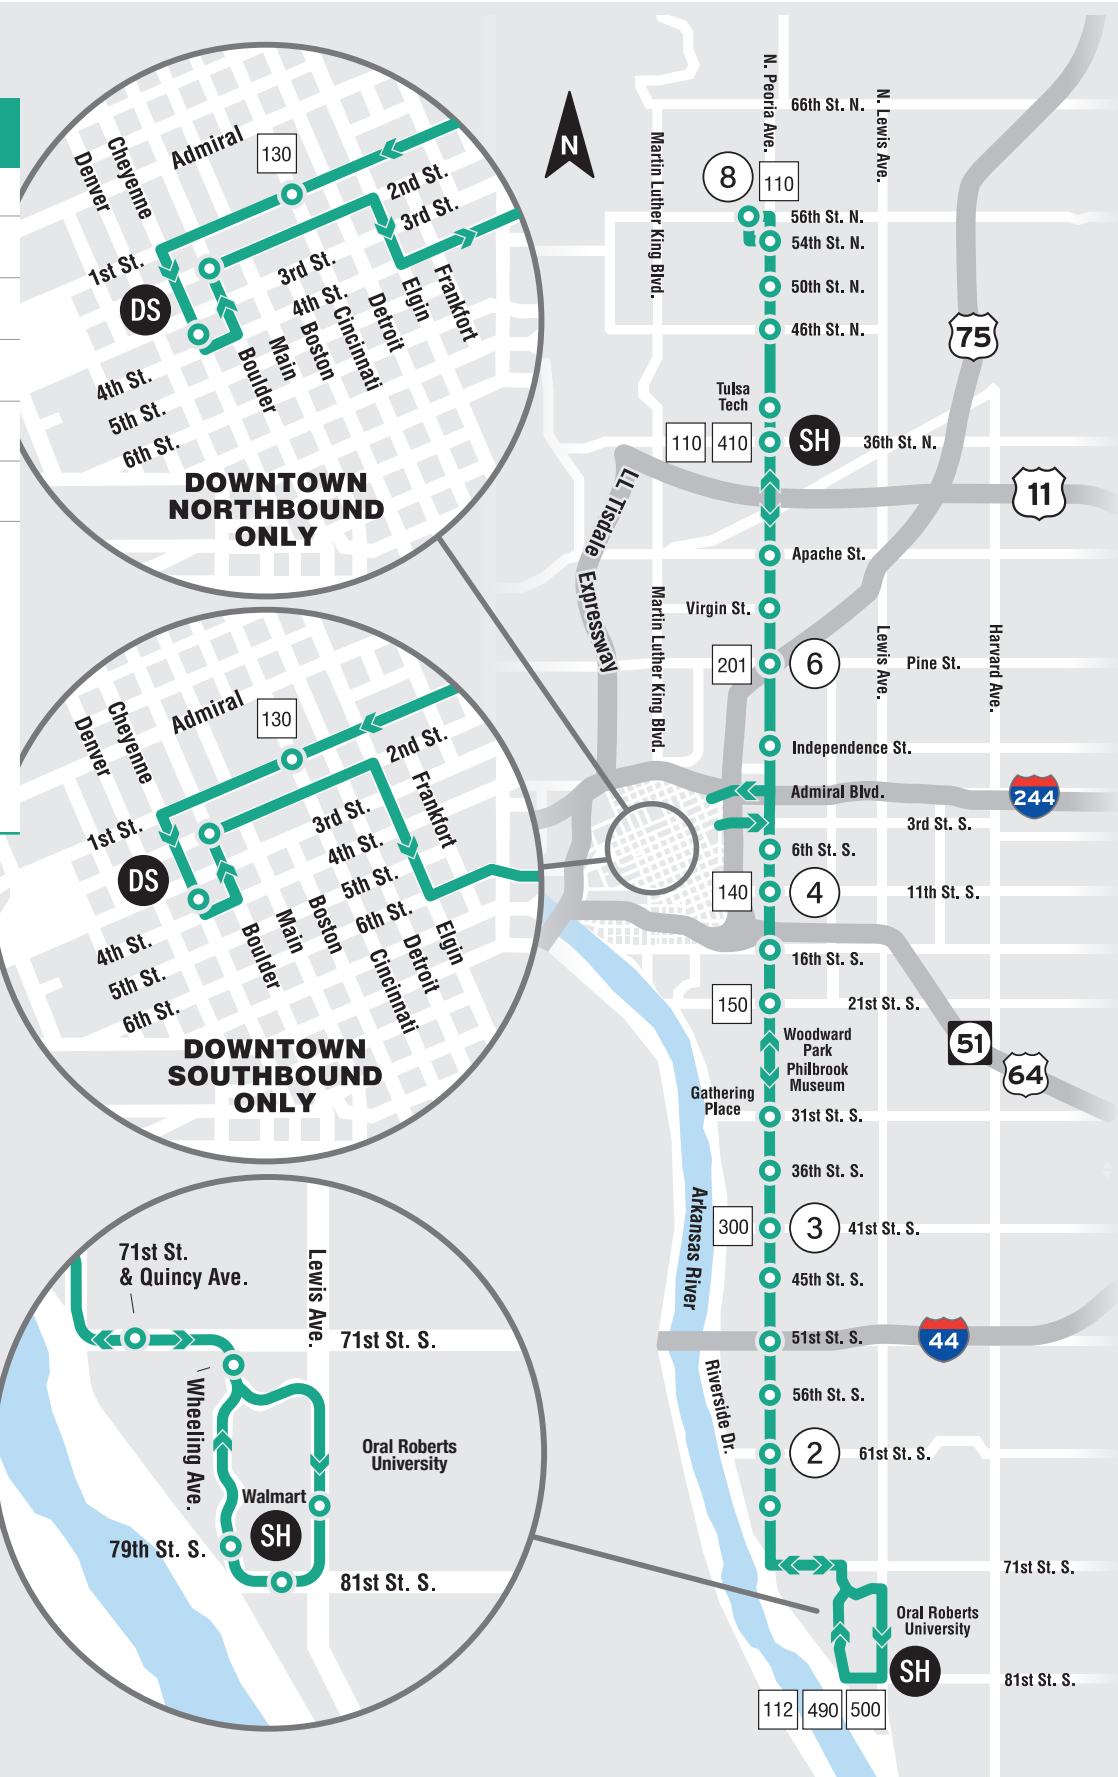

Route 700

- Route 700
- DS Denver Ave Station
- SH Sub-Hub
- 1 Timing Point
- 700 Intersecting Route
- BRT Station

GoPass

Plan your trip, buy passes and see your bus in real time all from one app!

Download from the App Store or Google Play.

HOURS

Denver Avenue Station Hours

319 S. Denver, Tulsa, OK

M-F 5:00am – 11:30pm
Sat 6:30am – 11:30pm
Sun 8:00am – 6:00pm

Customer service desk hours of operation:
M-F 8:00am – 5:00pm *closed 12:00pm – 1:00pm*

Rúguǒ xūyào qitā yǔyán de xìnxi, qǐng liánxi (918) 982-6882.

700

AERO → Peoria

Destination Points

- 56th St N
- 54th St N
- 50th St N (McClain High School)
- 46th St N
- 38th St N (Tulsa Tech)
- 36th St N
- Apache St
- Virgin St
- Pine St
- Independence St
- 1st St & Cincinnati Ave
- Denver Avenue Station
- 2nd St S & Boulder Ave
- 6th St S
- 11th St S
- 16th St S
- 21st St S
- 31st St S
- 36th St S
- 41st St S
- 45th St S
- 51st St S
- 56th St S
- 61st St S
- 67th St S
- 71st St S
- 71st St & Wheeling Ave (Sun Only)
- 72nd St & Wheeling Ave
- Lewis Ave & ORU (Sun Only)
- 81st St (Walmart)
- 79th St S.

		Monday - Saturday Lunes - Sábado				Monday - Friday Lunes - Sábado					
		Northbound				Southbound					
		Adult	Reduced	Adult Express	Per-Trip Express Upcharge	Reduced Express	Per-Trip Express Upcharge	Adult	Reduced	Adult Express	Per-Trip Express Upcharge
Walmart Sub-Hub	Peoria 61st St	(2)	(3)	(4)	(SH)	(8)	(6)	(4)	(3)	(2)	(SH)
	Peoria 41st St				(SH)						
	Peoria 11th St				(SH)						
	DAS Bay 11 Arrive	(DS)	(DS)								
	DAS Bay 11 Depart	(DS)									
	Peoria Pine	(6)			(SH)	(8)	(6)				
	Peoria 36th St N				(SH)						
	Peoria 54th St N				(SH)	(8)					
	Peoria 54th St N				(SH)						
	Peoria 36th St N				(SH)						
	Peoria Pine				(SH)						
	DAS Bay 11 Arrive	(DS)	(DS)								
	DAS Bay 11 Depart	(DS)									
	Peoria 11th St	(4)			(SH)						
	Peoria 41st St	(3)			(SH)						
	Peoria 61st St	(2)			(SH)						
	Walmart Sub-Hub	(SH)			(SH)						