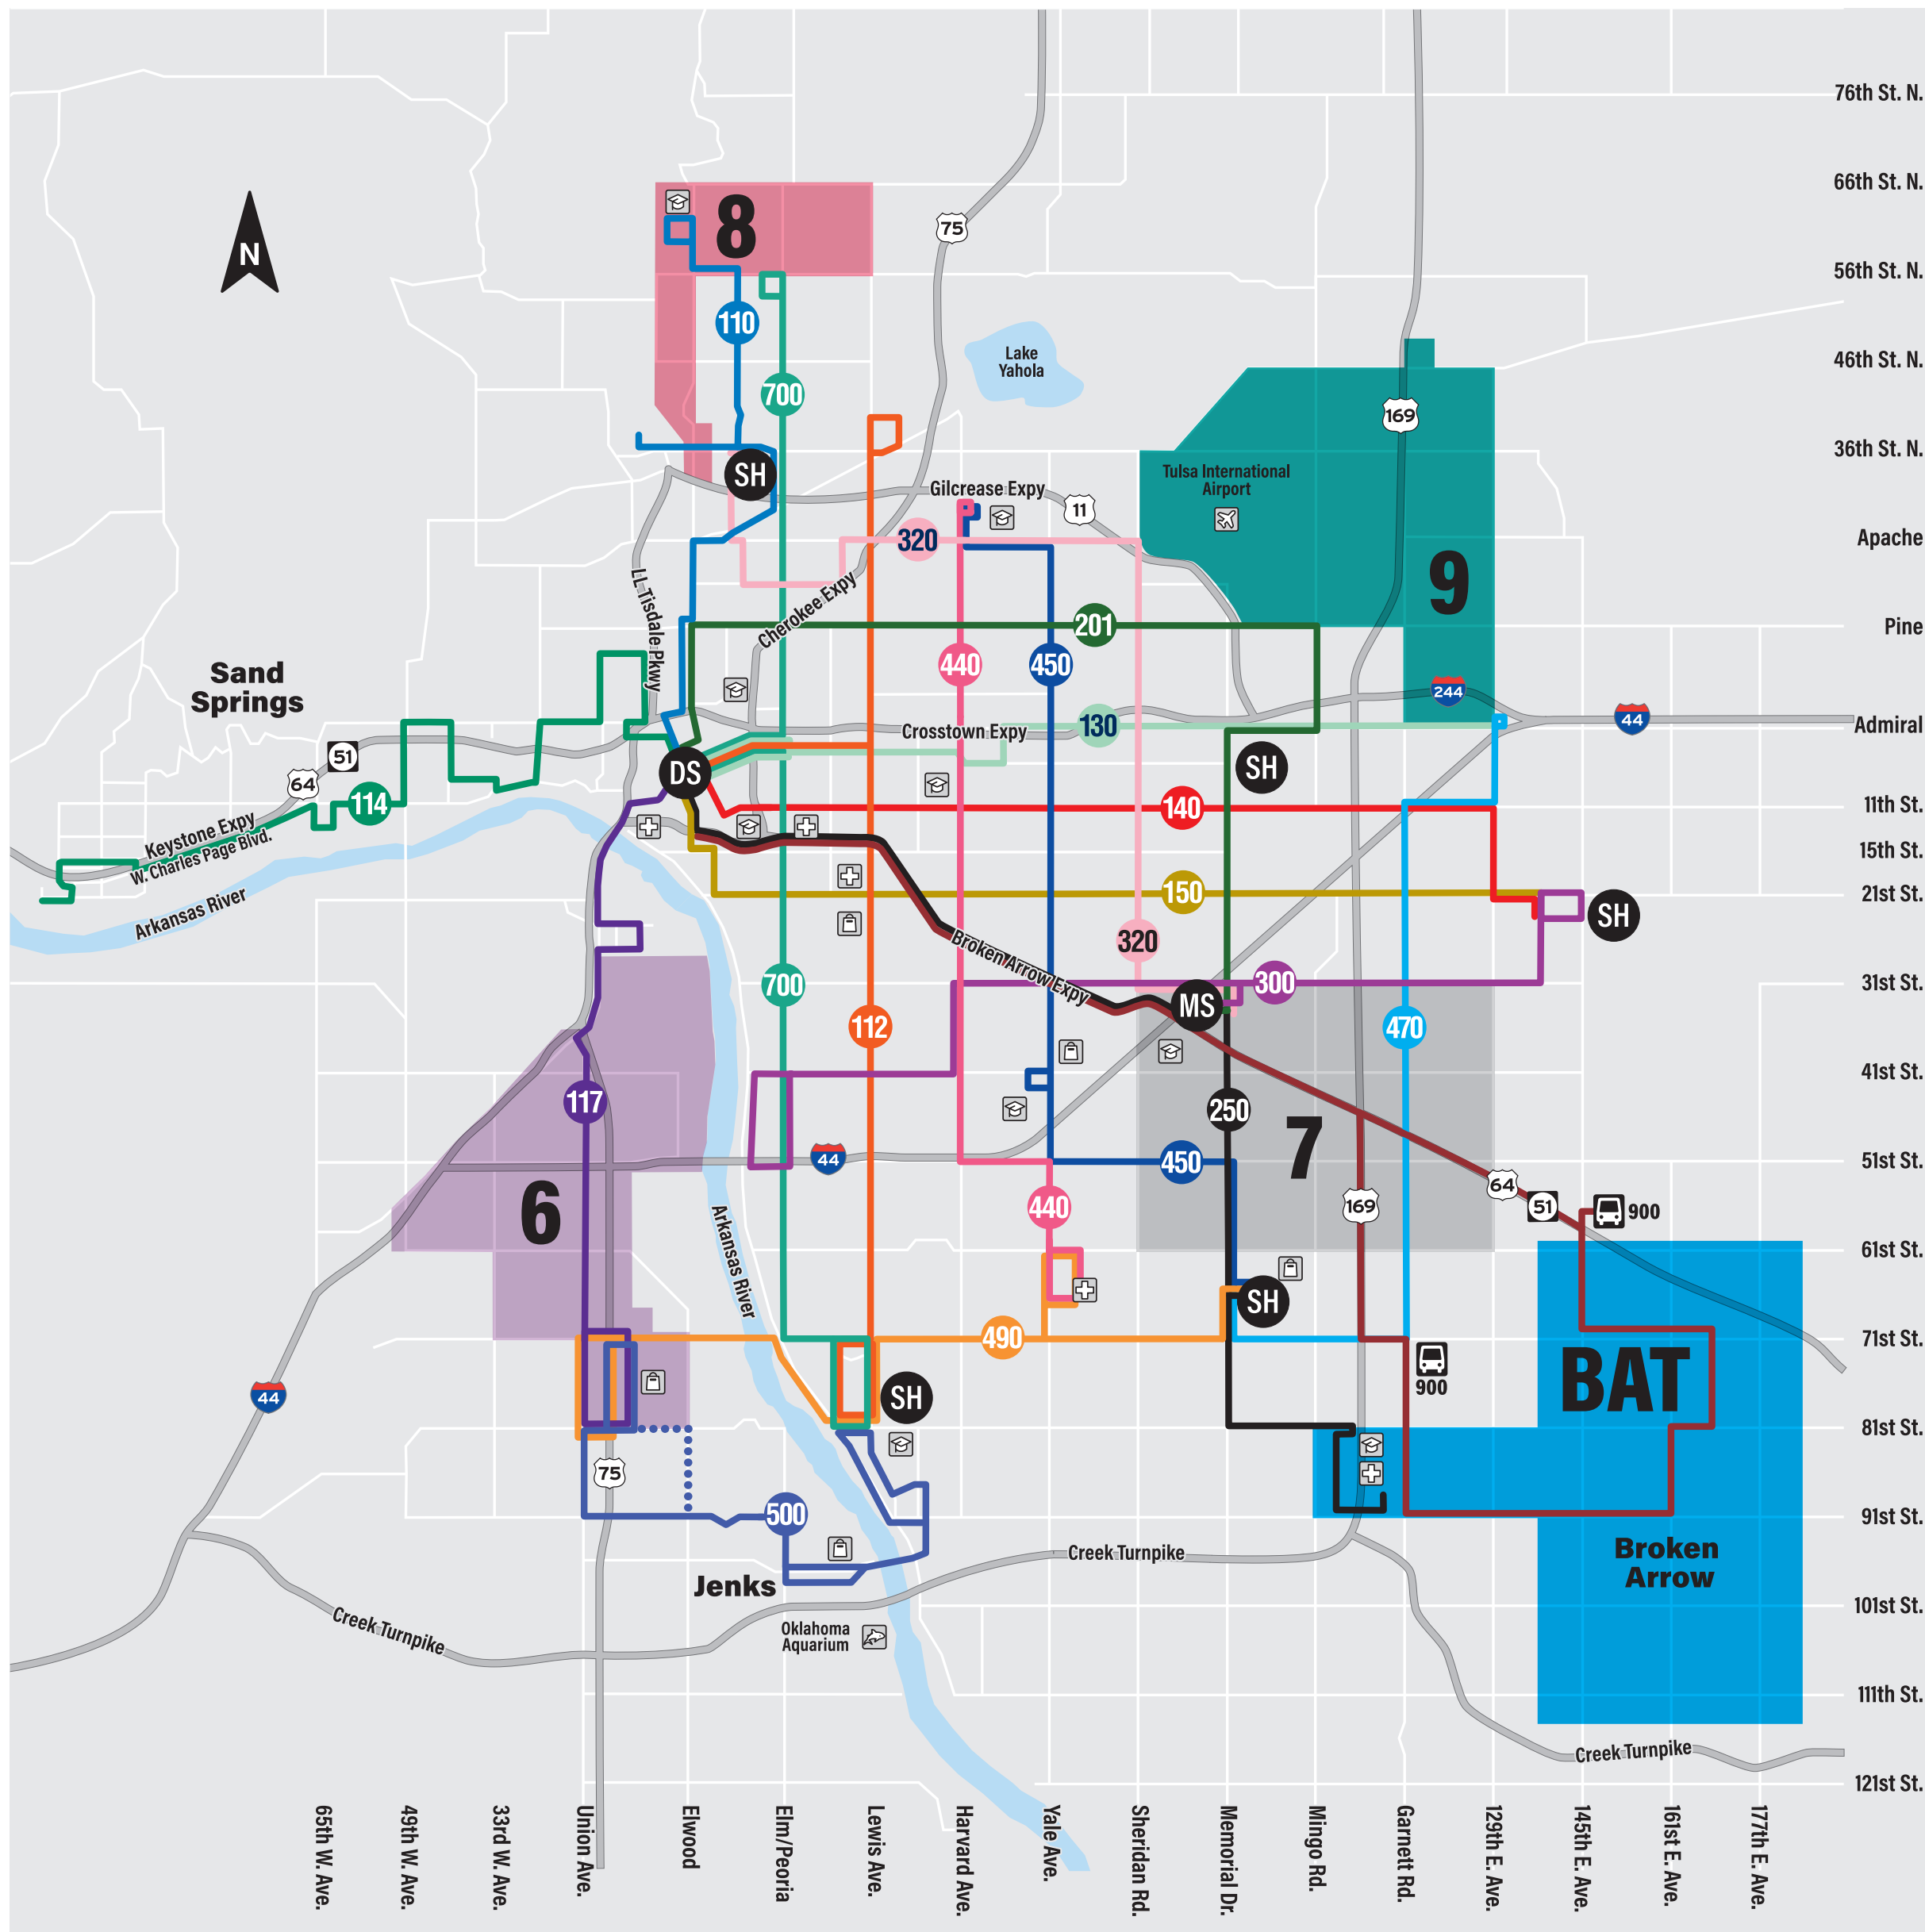

MetroLink System Map

TULSA

MetroLinkOK.org

For information on Express Routes and Park & Ride locations, see Route 900.

Route Listing - March 2024

- | | |
|-------------------------------|-------------------------|
| 700 AERO Peoria | 250 Crosstown |
| 110 MLK/Hartford | 300 31st Street |
| 112 Lewis | 320 Sheridan |
| 114 Charles Page/Sand Springs | 440 Harvard |
| 117 Southwest Blvd./Union | 450 Yale |
| 130 Admiral | 470 Garnett |
| 140 11th | 490 West Tulsa/71st |
| 150 21st | 500 Jenks Connector |
| 201 Pine/Memorial | 900 Union Express Route |

- | | |
|--------------------------------|-----------------------|
| 6 West MicroLink | 9 Northeast MicroLink |
| 7 Southeast MicroLink | BAT Broken Arrow |
| 8 North Tulsa/Turley MicroLink | |

- DS** Denver Ave. Station
- MS** Memorial Midtown Station
- SH** Sub-Hub
- Airports
- Hospitals
- University, College
- Malls
- Park & Ride
- All routes are wheelchair accessible.

Note: See individual route maps for detailed routing information.