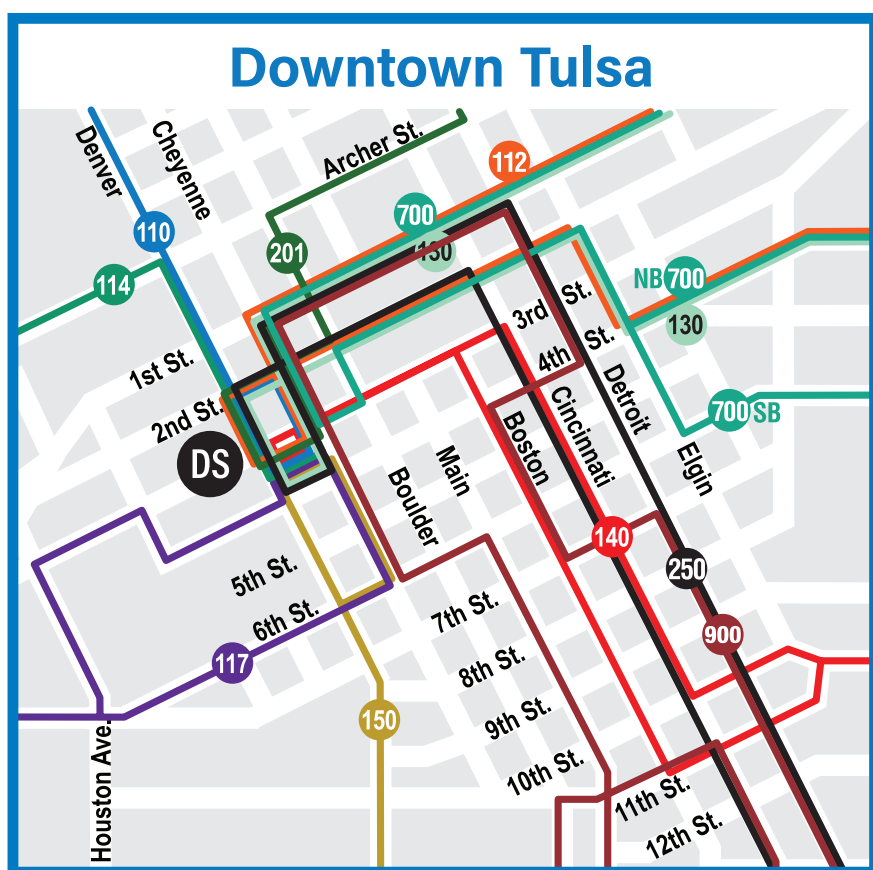

MetroLink System Map

TULSA

MetroLinkOK.org

For information on Express Routes and Park & Ride locations, see Route 900.

Route Listing - March 2024

- | | |
|-------------------------------|-------------------------|
| 700 AERO Peoria | 250 Crosstown |
| 110 MLK/Hartford | 300 31st Street |
| 112 Lewis | 320 Sheridan |
| 114 Charles Page/Sand Springs | 440 Harvard |
| 117 Southwest Blvd./Union | 450 Yale |
| 130 Admiral | 470 Garnett |
| 140 11th | 490 West Tulsa/71st |
| 150 21st | 500 Jenks Connector |
| 201 Pine/Memorial | 900 Union Express Route |

- | | |
|--------------------------------|-----------------------|
| 6 West MicroLink | 9 Northeast MicroLink |
| 7 Southeast MicroLink | BAT Broken Arrow |
| 8 North Tulsa/Turley MicroLink | |

- DS** Denver Ave. Station
- MS** Memorial Midtown Station
- SH** Sub-Hub
- Airports
- Hospitals
- University, College
- Malls
- Park & Ride
- All routes are wheelchair accessible.

Note: See individual route maps for detailed routing information.