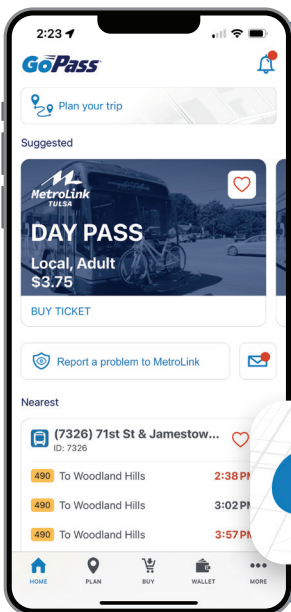

900

Downtown → Broken Arrow

Destination Points

- Union Inter High
- Main St & Houston St
- Battle Creek & 145th Ave
- Boston Ave & 6th St
- 1st St & Main St
- S Cheyenne Ave & W 5th St S
- Main St & 10th St
- Boulder Ave & 15th St

(918) 982-6882 TDD Info 711

MetroLinkOK.org

Plan your trip,
buy passes and
see your bus
in real time all
from one app!

Download from
the App Store or
Google Play.

🕒 HOURS

Denver Avenue Station Hours

319 S. Denver, Tulsa, OK