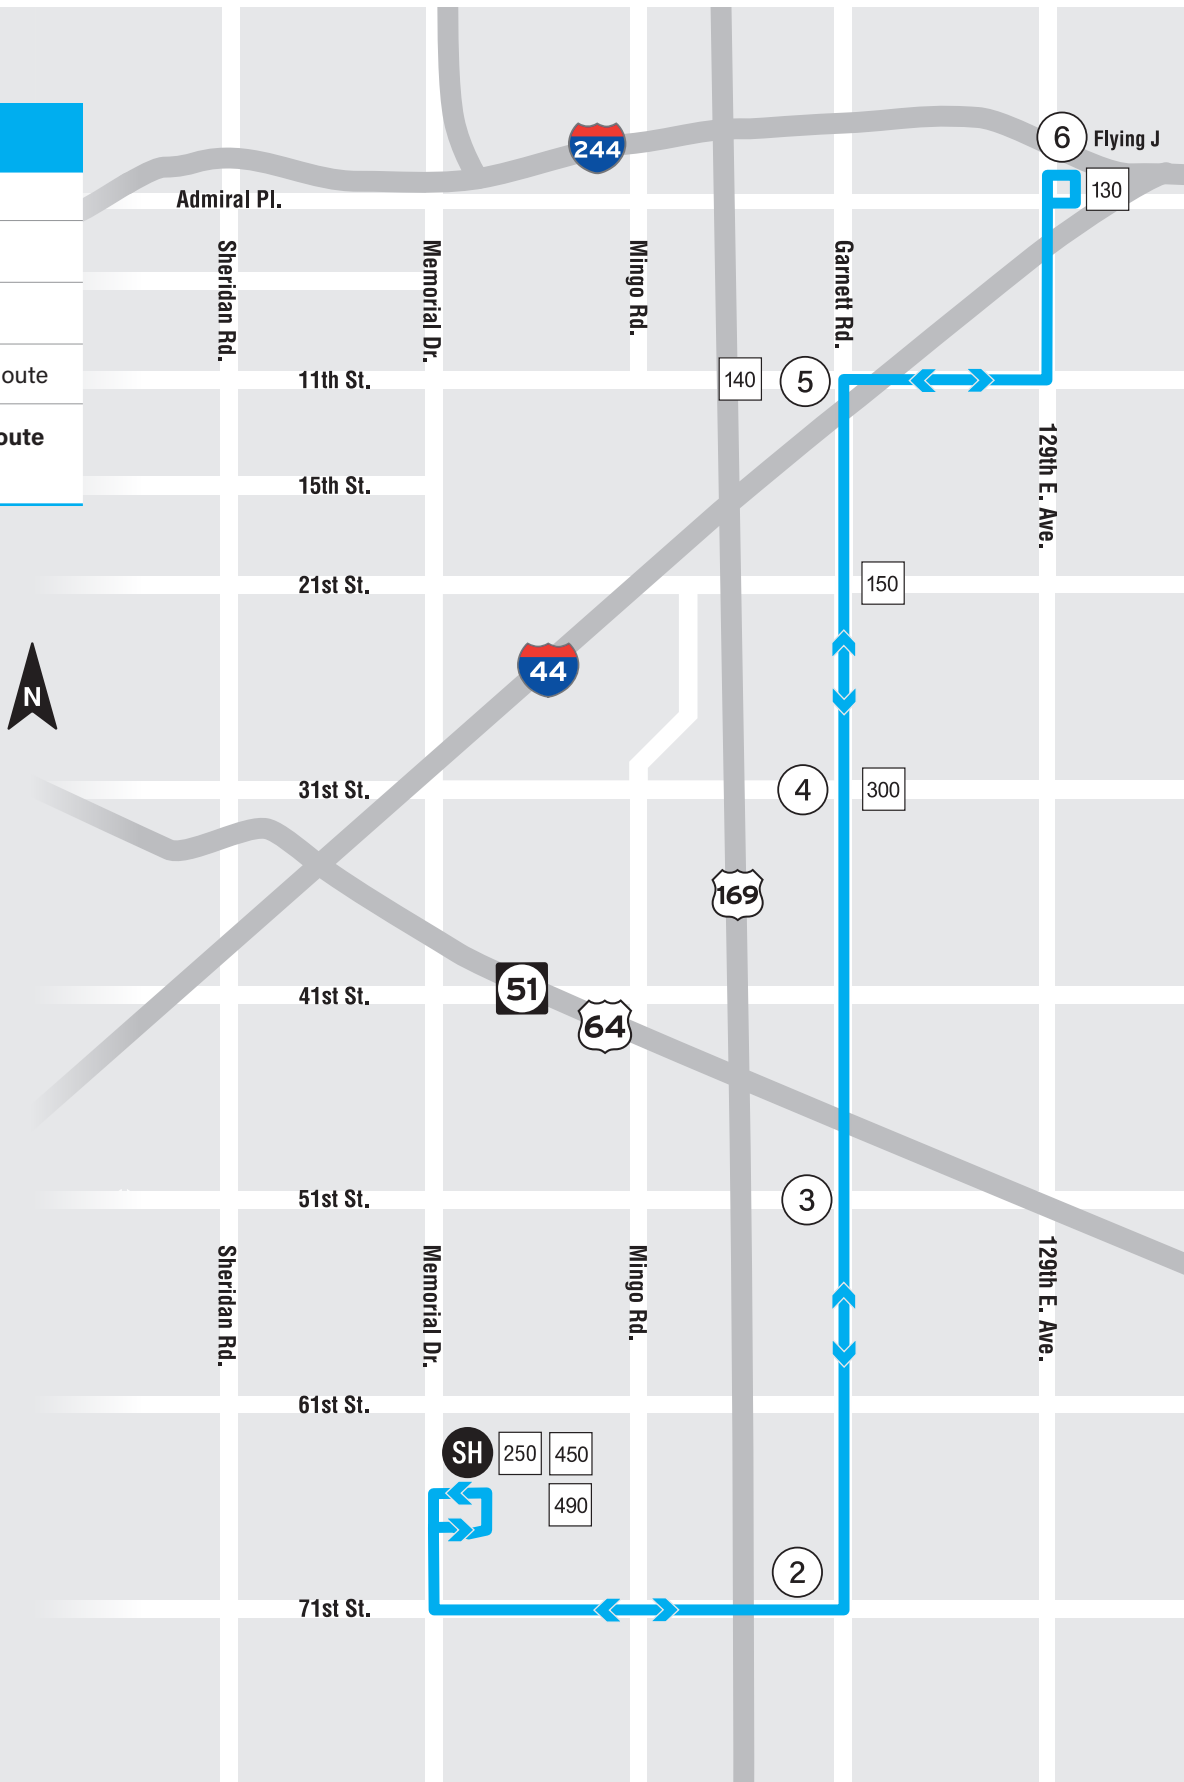

Route 470

- Route 470
- SH Sub-Hub
- 1 Timing Point
- 700 Connecting Route

Inclement Weather Route
No snow route.

GoPass
Plan your trip, buy passes and see your bus in real time all from one app!

Download from the App Store or Google Play.

24 HOURS

Denver Avenue Station Hours
319 S. Denver, Tulsa, OK
M-F 5:00am – 11:30pm
Sat 6:30am – 11:30pm
Sun 8:00am – 6:00pm
 Customer service desk hours of operation:
M-F 8:00am – 5:00pm *closed 12:00pm – 1:00pm*
Holidays
 MetroLink does not operate any bus service on the following holidays: New Year's Day, Memorial Day, Independence Day, Labor Day, Thanksgiving Day & Christmas Day.

470

Garnett

- Destination Points**
 East Central High School
 Flying J
 Las Americas
 Loaves and Fishes
 Martin Regional Library
 Plaza Santa Cecilia
 Super Mercados Morelos
 Walmart
 Woodland Hills Mall