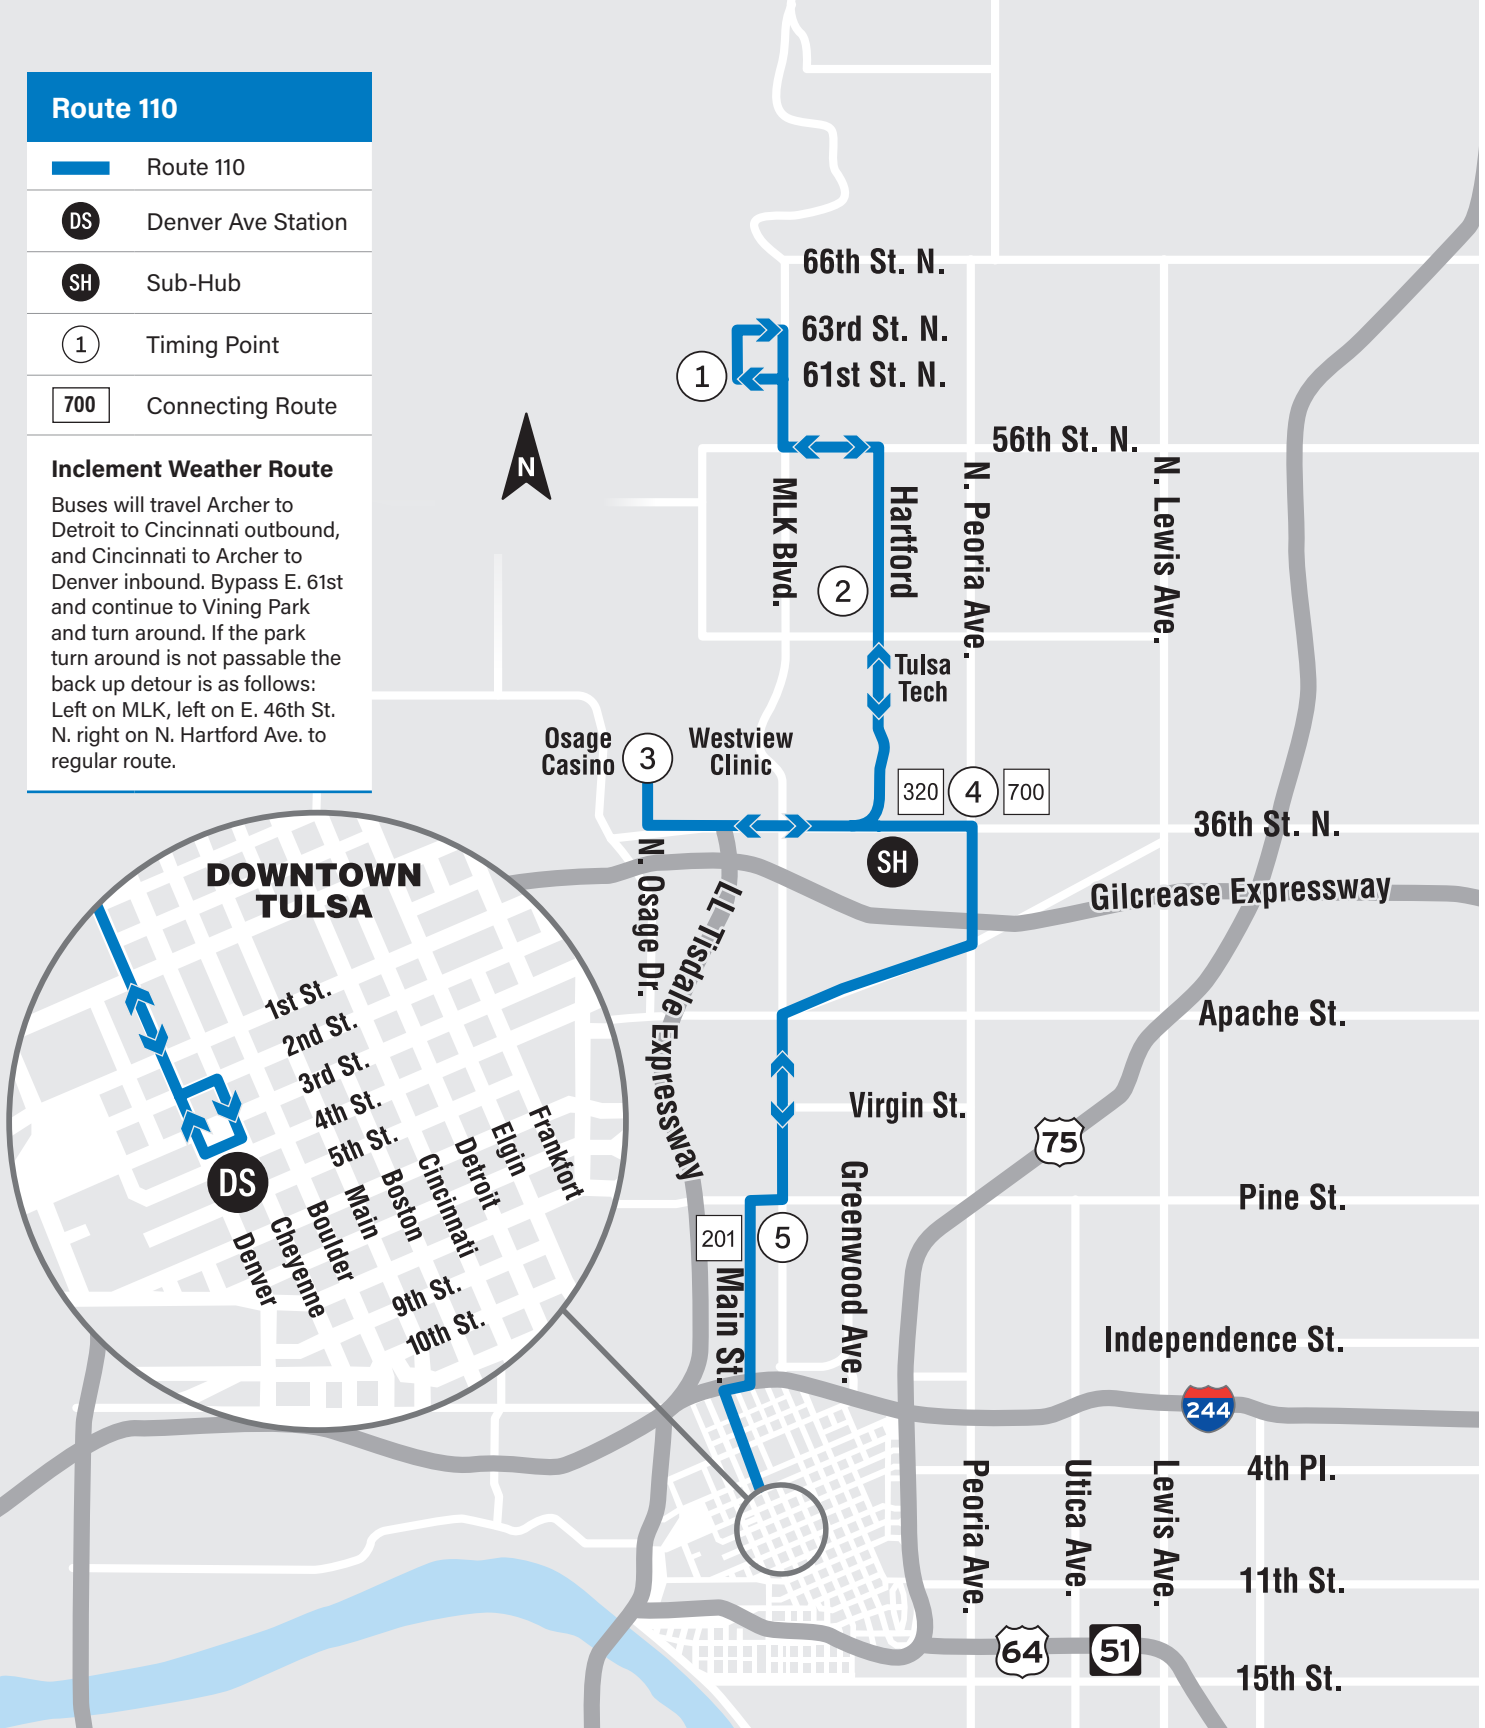

### Route 110

-  Route 110
-  Denver Ave Station
-  Sub-Hub
-  Timing Point
-  Connecting Route

**Inclement Weather Route**  
 Buses will travel Archer to Detroit to Cincinnati outbound, and Cincinnati to Archer to Denver inbound. Bypass E. 61st and continue to Vining Park and turn around. If the park turn around is not passable the back up detour is as follows: Left on MLK, left on E. 46th St. N. right on N. Hartford Ave. to regular route.

### 24 HOURS

**Denver Avenue Station Hours**  
 319 S. Denver, Tulsa, OK  
**M-F** 5:00am – 11:30pm  
**Sat** 6:30am – 11:30pm  
**Sun** 8:00am – 6:00pm  
 Customer service desk hours of operation:  
**M-F** 8:00am – 5:00pm *closed 12:00pm – 1:00pm*  
**Holidays**  
 Tulsa Transit does not operate any bus service on the following holidays: New Year's Day, Memorial Day, Independence Day, Labor Day, Thanksgiving Day & Christmas Day.

## MLK → Hartford

- Destination Points**
- 36th St N / MLK
  - 56th & MLK
  - Dept. of Human Services
  - Day Center
  - John 3:16
  - Neighbor for Neighbor
  - Operation Hope
  - Osage Casino
  - OU Wayman Tisdale Clinic
  - Salvation Army
  - Suburban Acres Library
  - Tulsa County Election Board
  - Westview Clinic