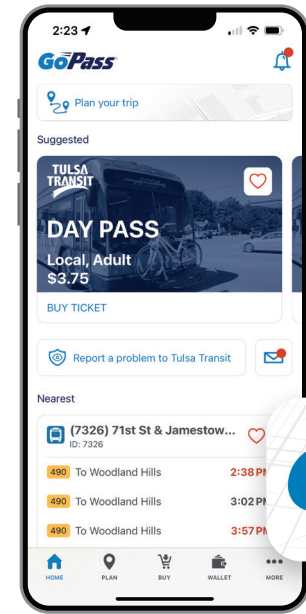

### Route 110

-  Route 110
-  Denver Ave Station
-  Sub-Hub
-  Timing Point
-  Connecting Route

**Inclement Weather Route**  
 Buses will travel Archer to Detroit to Cincinnati outbound, and Cincinnati to Archer to Denver inbound. Bypass E. 61st and continue to Vining Park and turn around. If the park turn around is not passable the back up detour is as follows: Left on MLK, left on E. 46th St. N. right on N. Hartford Ave. to regular route.

**GoPass**  
 Plan your trip, buy passes and see your bus in real time all from one app!  
 Download from the App Store or Google Play.

### 24 HOURS

**Denver Avenue Station Hours**  
 319 S. Denver, Tulsa, OK  
**M-F** 5:00am – 11:30pm  
**Sat** 6:30am – 11:30pm  
**Sun** 8:00am – 6:00pm  
 Customer service desk hours of operation:  
**M-F** 8:00am – 5:00pm *closed 12:00pm – 1:00pm*  
**Holidays**  
 Tulsa Transit does not operate any bus service on the following holidays: New Year's Day, Memorial Day, Independence Day, Labor Day, Thanksgiving Day & Christmas Day.

## MLK → Hartford

- Destination Points**
- 36th St N / MLK
  - 56th & MLK
  - Dept. of Human Services
  - Day Center
  - John 3:16
  - Neighbor for Neighbor
  - Operation Hope
  - Osage Casino
  - OU Wayman Tisdale Clinic
  - Salvation Army
  - Suburban Acres Library
  - Tulsa County Election Board
  - Westview Clinic