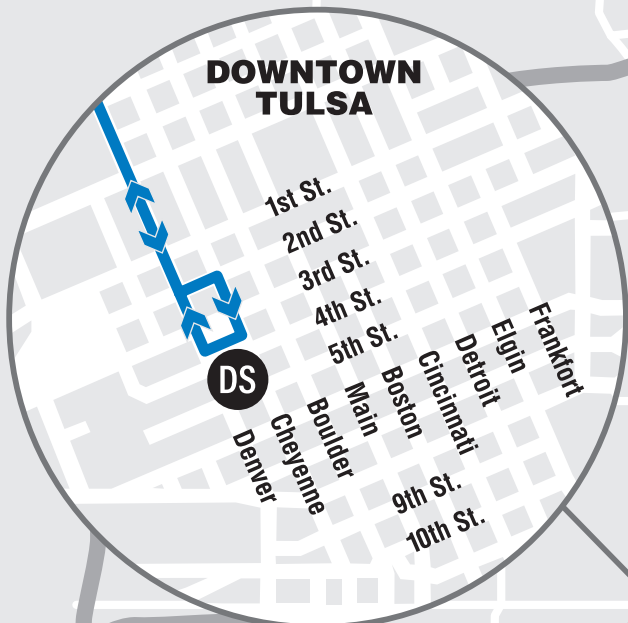

### Route 110

-  Route 110
-  Denver Ave Station
-  Sub-Hub
-  Timing Point
-  Connecting Route

**Inclement Weather Route**  
 Buses will travel Archer to Detroit to Cincinnati outbound, and Cincinnati to Archer to Denver inbound. Bypass E. 61st and continue to Vining Park and turn around. If the park turn around is not passable the back up detour is as follows: Left on MLK, left on E. 46th St. N. right on N. Hartford Ave. to regular route.

### 24 HOURS

**Denver Avenue Station Hours**  
 319 S. Denver, Tulsa, OK  
**M-F** 5:00am – 11:30pm  
**Sat** 6:30am – 11:30pm  
**Sun** 8:00am – 6:00pm  
 Customer service desk hours of operation:  
**M-F** 8:00am – 5:00pm *closed 12:00pm – 1:00pm*  
**Holidays**  
 Tulsa Transit does not operate any bus service on the following holidays: New Year's Day, Memorial Day, Independence Day, Labor Day, Thanksgiving Day & Christmas Day.

## MLK → Hartford

- Destination Points**
- 36th St N / MLK
  - 56th & MLK
  - Dept. of Human Services
  - Day Center
  - John 3:16
  - Neighbor for Neighbor
  - Operation Hope
  - Osage Casino
  - OU Wayman Tisdale Clinic
  - Salvation Army
  - Suburban Acres Library
  - Tulsa County Election Board
  - Westview Clinic